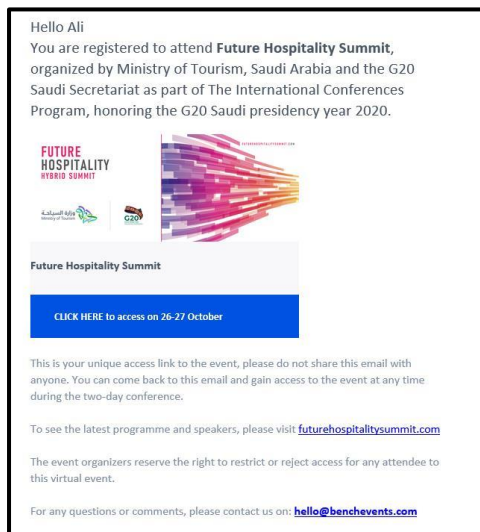

How do I access the event platform?

- 1.) Please check your inbox/junk for an email received by **Bench Digital**.

- 2.) Click on the blue button to access the event.
- 3.) It will lead you to the reception area of the online event.